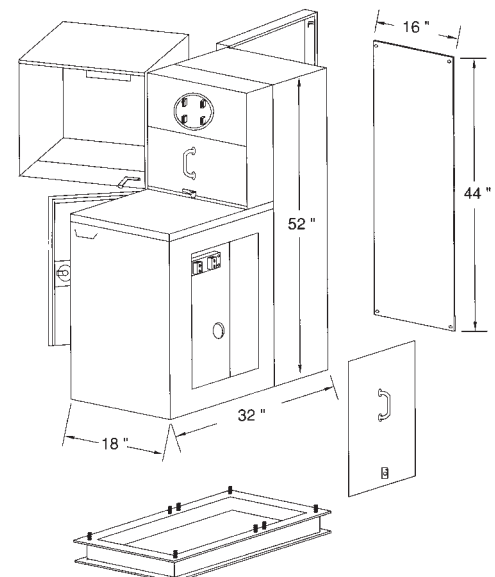

COMMERCIAL METER PEDESTAL WITH CUSTOMER SECTION AND ENCLOSURE SECTION

- Provides metered power distribution for street lighting, park lighting, private development lighting, signage, irrigation, pump, and cellular applications
- 100% stainless steel welded construction provides ultimate protection against corrosion and vandalism
- Swingside top allows for full exposure of meter compartment
- Top is easier to open and control than fliptops, and locks out for safety
- All stainless steel enclosures may be powder coated in many colors at an additional charge
- Double Door Design
- Stainless Steel Hinge
- Weather & Vandal Resistant
- Three-Point Locking System
- Ten year limited warranty

- Unique design provides large electrical customer compartment but maintains a slim, small cabinet profile
- 18" Wide, 52" High, 20" Deep
- 20" x 30" customer electrical compartment

ENCLOSURE SECTION

- Removable, predrilled backboard provides for easy installation and an attractive finished product
- Large door-mounted storage area provides easy access to plans and scheduling information
- Side louvers at bottom and top allow crossflow ventilation

- 200 amp meter/200 amp load center
- 32 pos. with main 1 phase

MPE-D18-10K* Metered Enclosure

- 100 amp meter/100 amp load center
- 18 pos. with main 3 phase

MPE-E24-10K* Metered Enclosure

- 200 amp meter/200 amp load center
- 24 pos. with main 3 phase